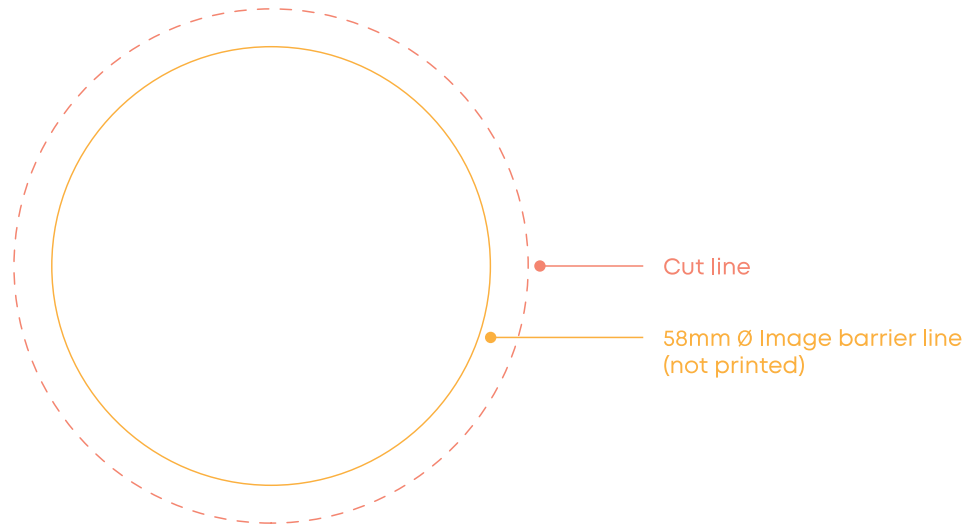

# Button Badge Template.

stampsandbadges@stardisplays.com.au

0410 621 144  
stardisplays.com.au

Check your print is to scale.